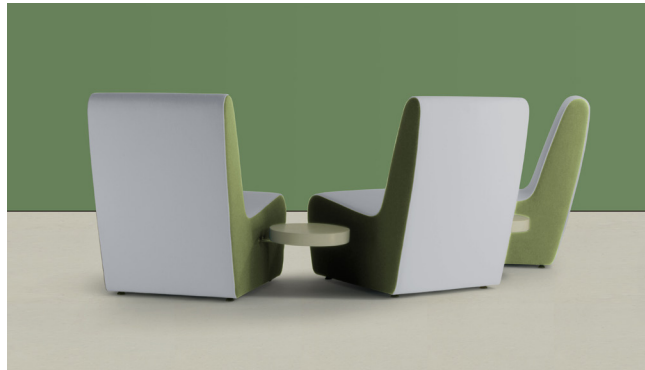

hm**106** Quiet Seating

hm**106** Quiet Seating and hm**108** Plump laptop tables are 550mm high (please contact us for special sizes).

hm**108** Plump

products with integrated tables

hm**42** Prism

hm**55** Motion