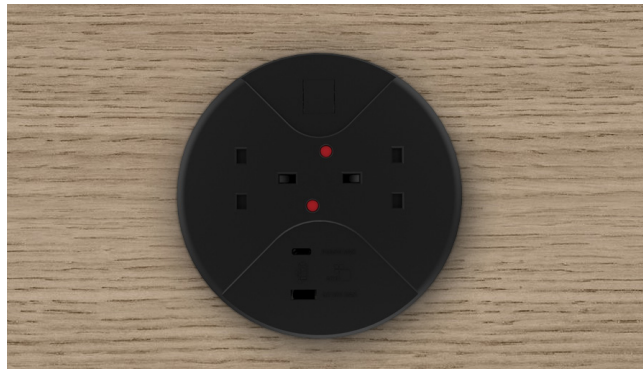

CMD Porthole V

CMD Lunar - HP charging

OE Electrics Pandora

OE Electrics Pixel / Pixel HP

OE Electrics Phase

Evoline® FlipTop Push

*other power units can be specified; please contact us to discuss your requirements.